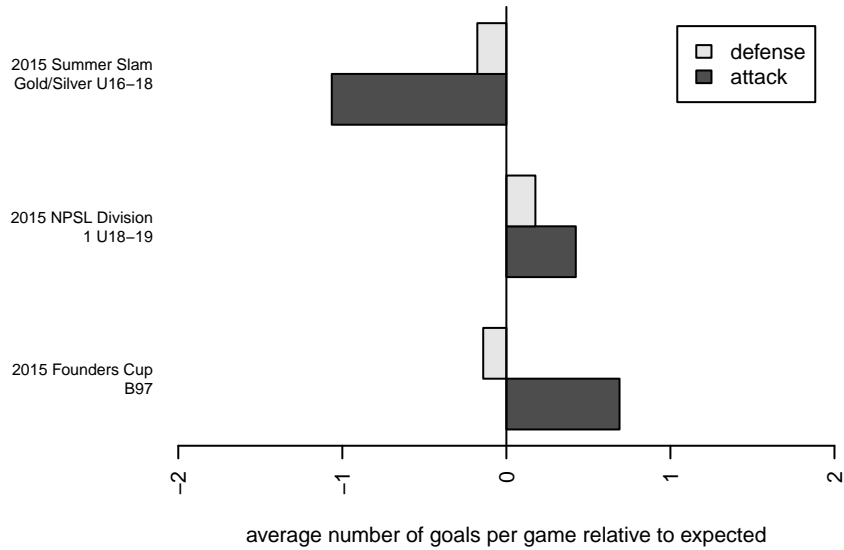

Lake Hills Impact B97

Lake Hills SC
 Bellevue, WA
 B97 total strength=1615
 attack=22.2 defense=12.83
 fall league = NPSL Div 1 U18-19

alt names used:
 Lake Hills Impact
 2015 Lake Hills Impact B96

Venues played:
 2015 Summer Slam Gold/Silver U16-18
 2015 NPSL Division 1 U18-19
 2015 Founders Cup B97

**attack and defense variance (black dot)
relative to other teams
and top 10 in region**

**attack and defense rating
relative to others at age
and all opponents in last 13 months**

Performance relative to 13 month average