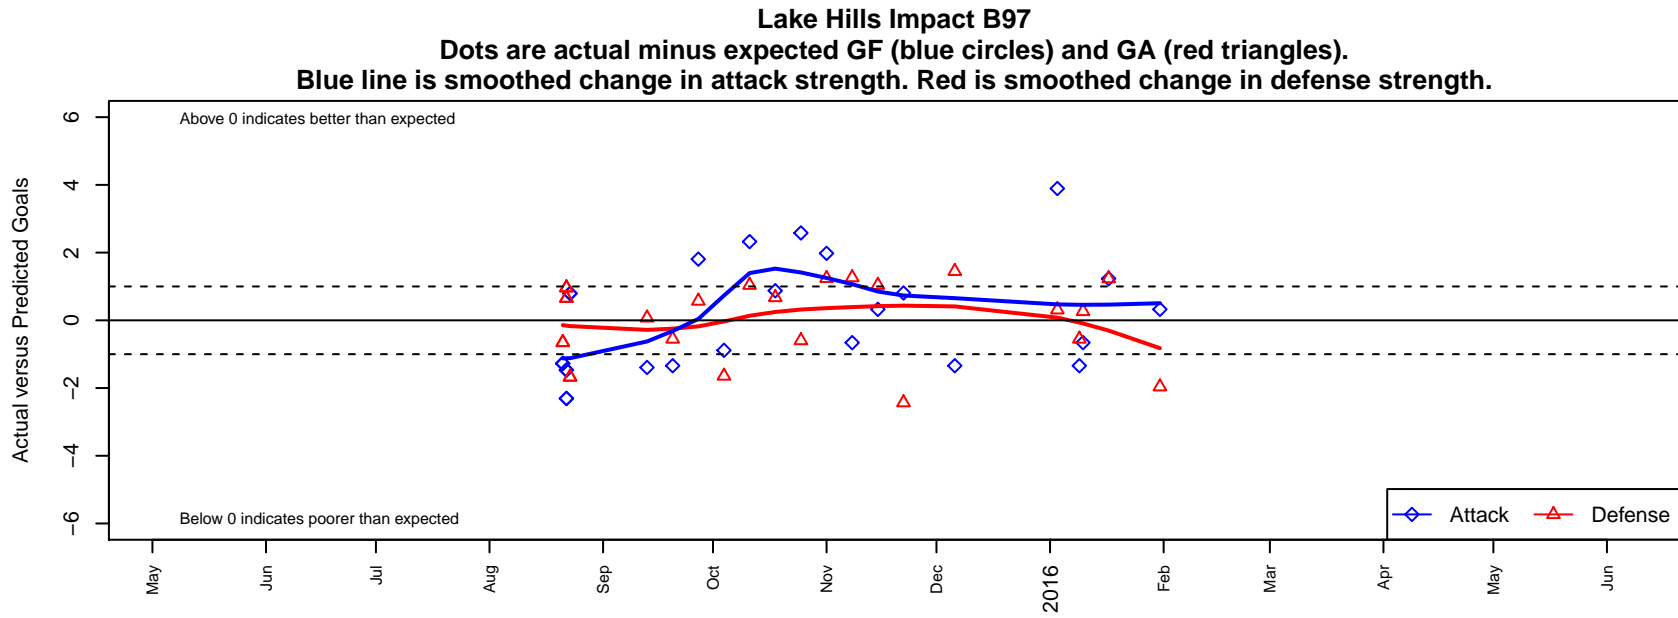

Lake Hills Impact B97

Lake Hills SC
 Bellevue, WA
 B97 total strength=1615
 attack=22.2 defense=12.83
 fall league = NPSL Div 1 U18-19

alt names used:
 Lake Hills Impact
 2015 Lake Hills Impact B96

Venues played:
 2015 Summer Slam Gold/Silver U16-18
 2015 NPSL Division 1 U18-19
 2015 Founders Cup B97

**attack and defense variance (black dot)
relative to other teams
and top 10 in region**

**attack and defense rating
relative to others at age
and all opponents in last 13 months**

Performance relative to 13 month average