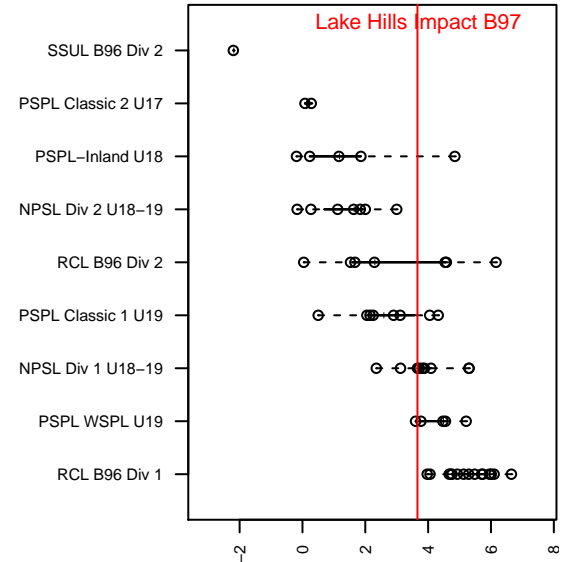

Lake Hills Impact B97

Lake Hills SC
 Bellevue, WA
 B97 total strength=1615
 attack=22.2 defense=12.83
 fall league = NPSL Div 1 U18-19

alt names used:
 Lake Hills Impact
 2015 Lake Hills Impact B96

Venues played:
 2015 Summer Slam Gold/Silver U16-18
 2015 NPSL Division 1 U18-19
 2015 Founders Cup B97

**attack and defense variance (black dot)
relative to other teams
and top 10 in region**

**attack and defense rating
relative to others at age
and all opponents in last 13 months**

Performance relative to 13 month average